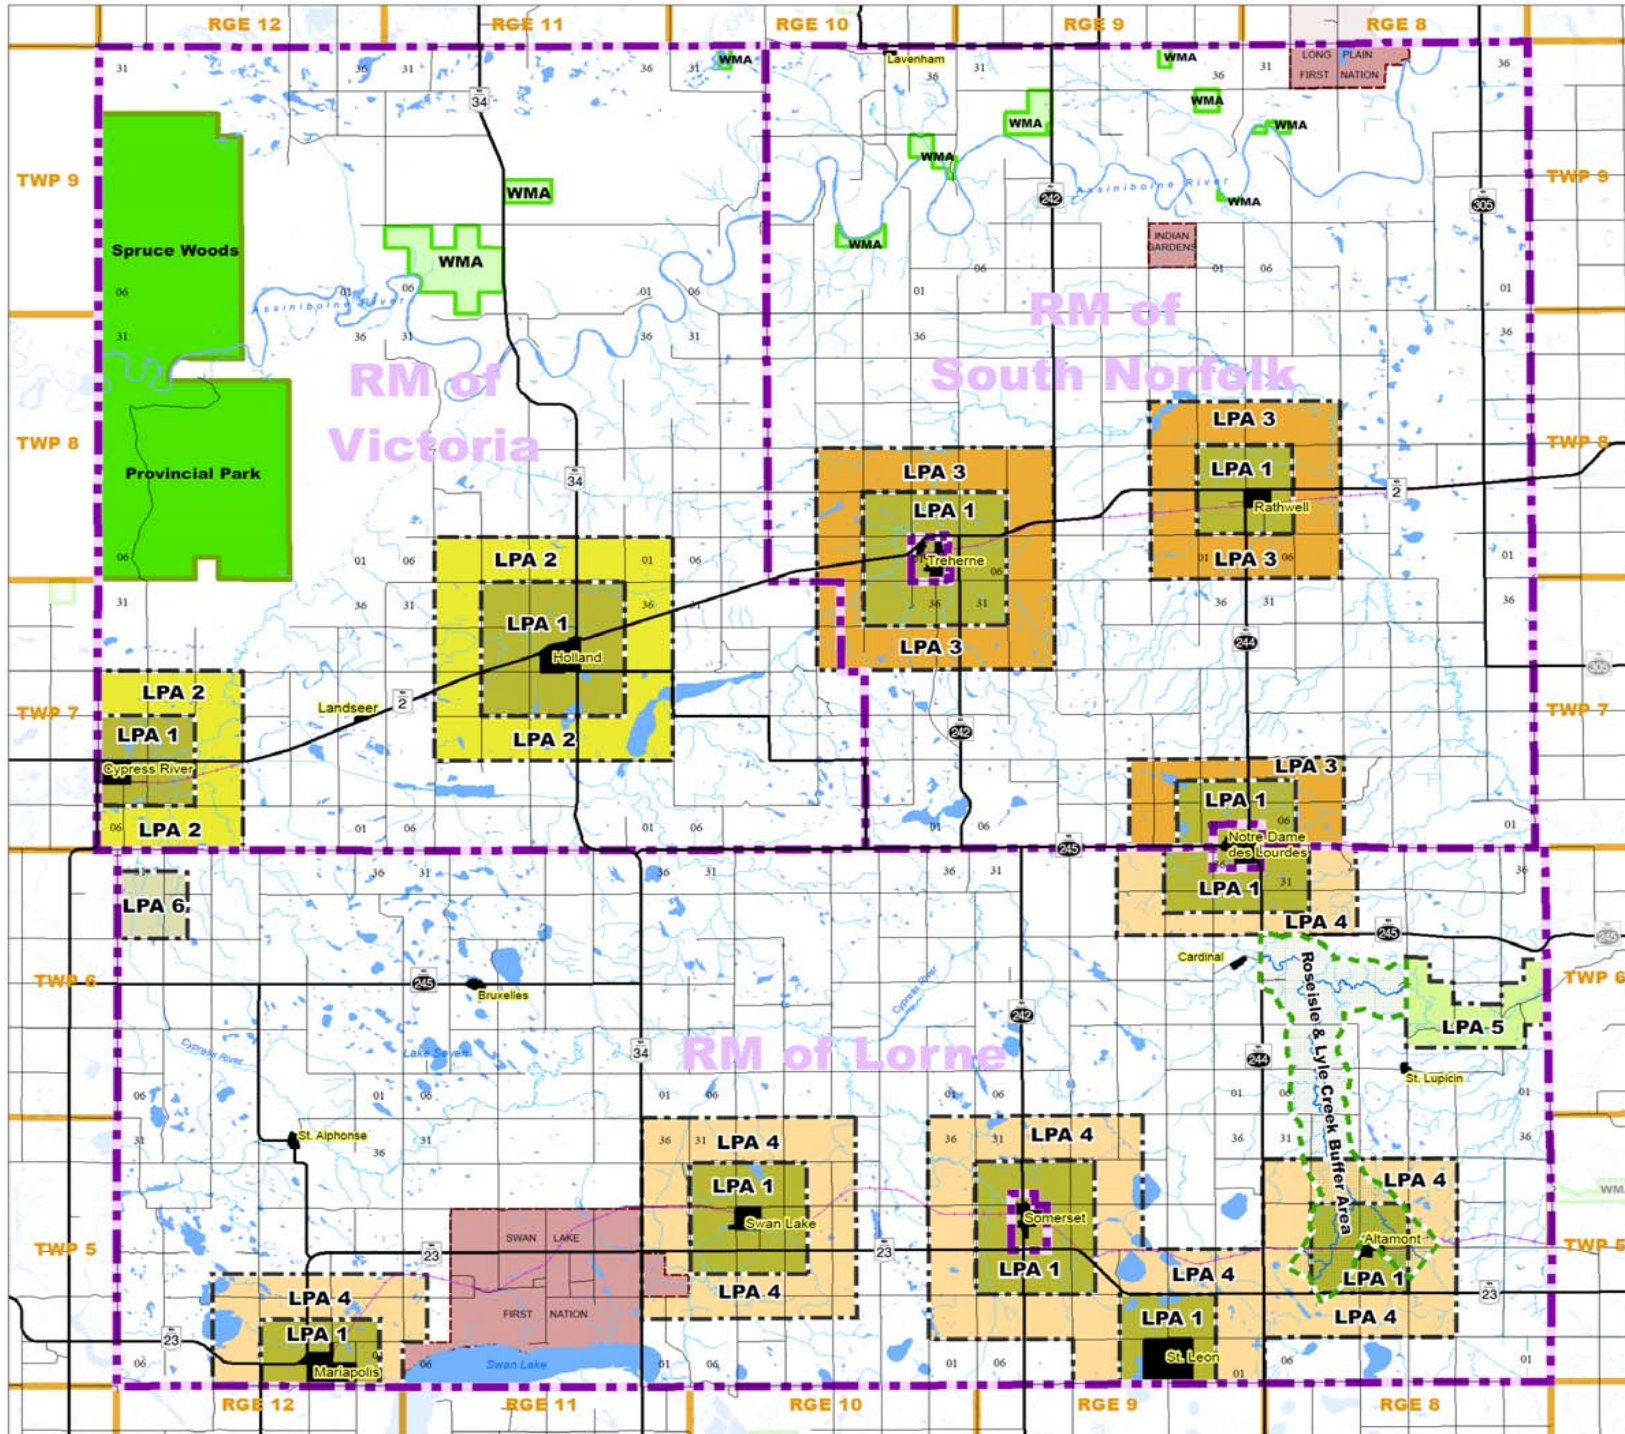

South Central Planning District
 Development Plan Amendment 15-2009
 Schedule 'A'

**SOUTH CENTRAL
 PLANNING DISTRICT
 DEVELOPMENT PLAN**

**APPENDIX B
 MAP 1
 Livestock Policy
 Areas**

Legend

- Roseisle & Lyle Creek Buffer Area
- Municipal Boundary
- Railway
- Wildlife Management Area
- Provincial Park
- First Nations Land
- Livestock Policy Areas**
- LPA 1
- LPA 2
- LPA 3
- LPA 4
- LPA 5
- LPA 6