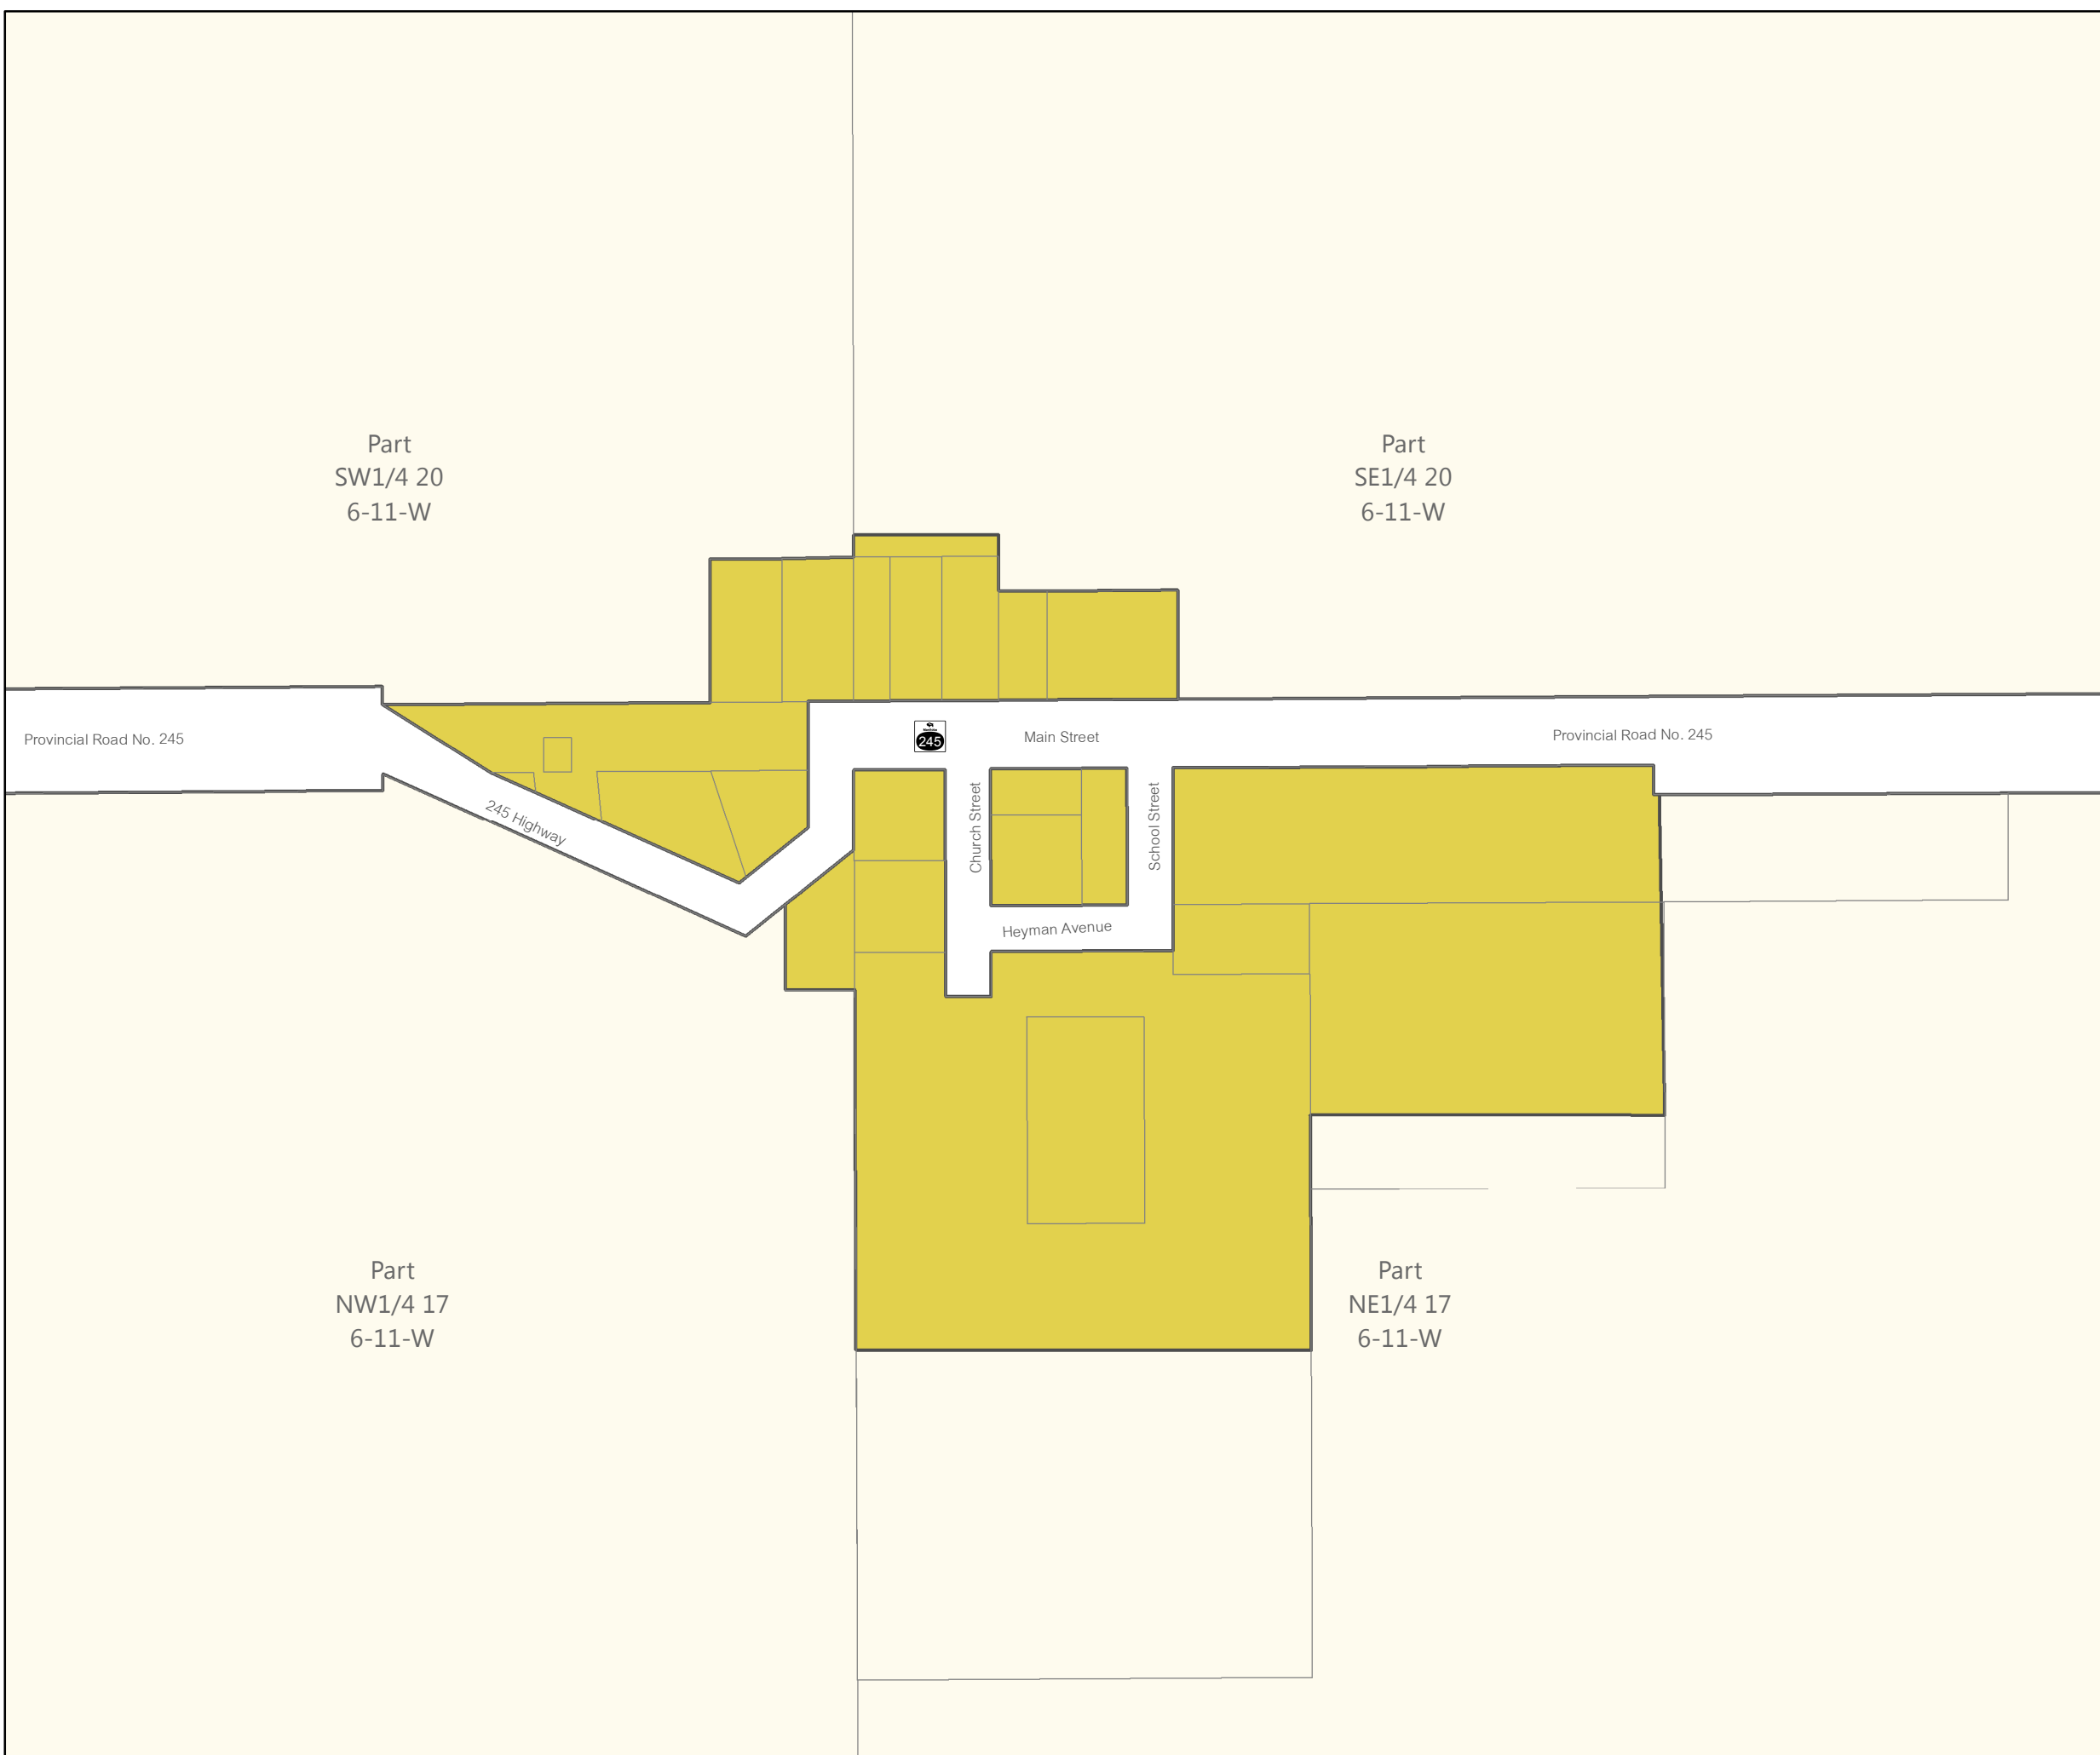

Municipality of Lorne

Map 9: Bruxelles

By-Law No. 1682 and consolidated amendments

- Assessment Parcel
- Zone**
- AG - Agricultural General Zone
- RR - Rural Residential Zone